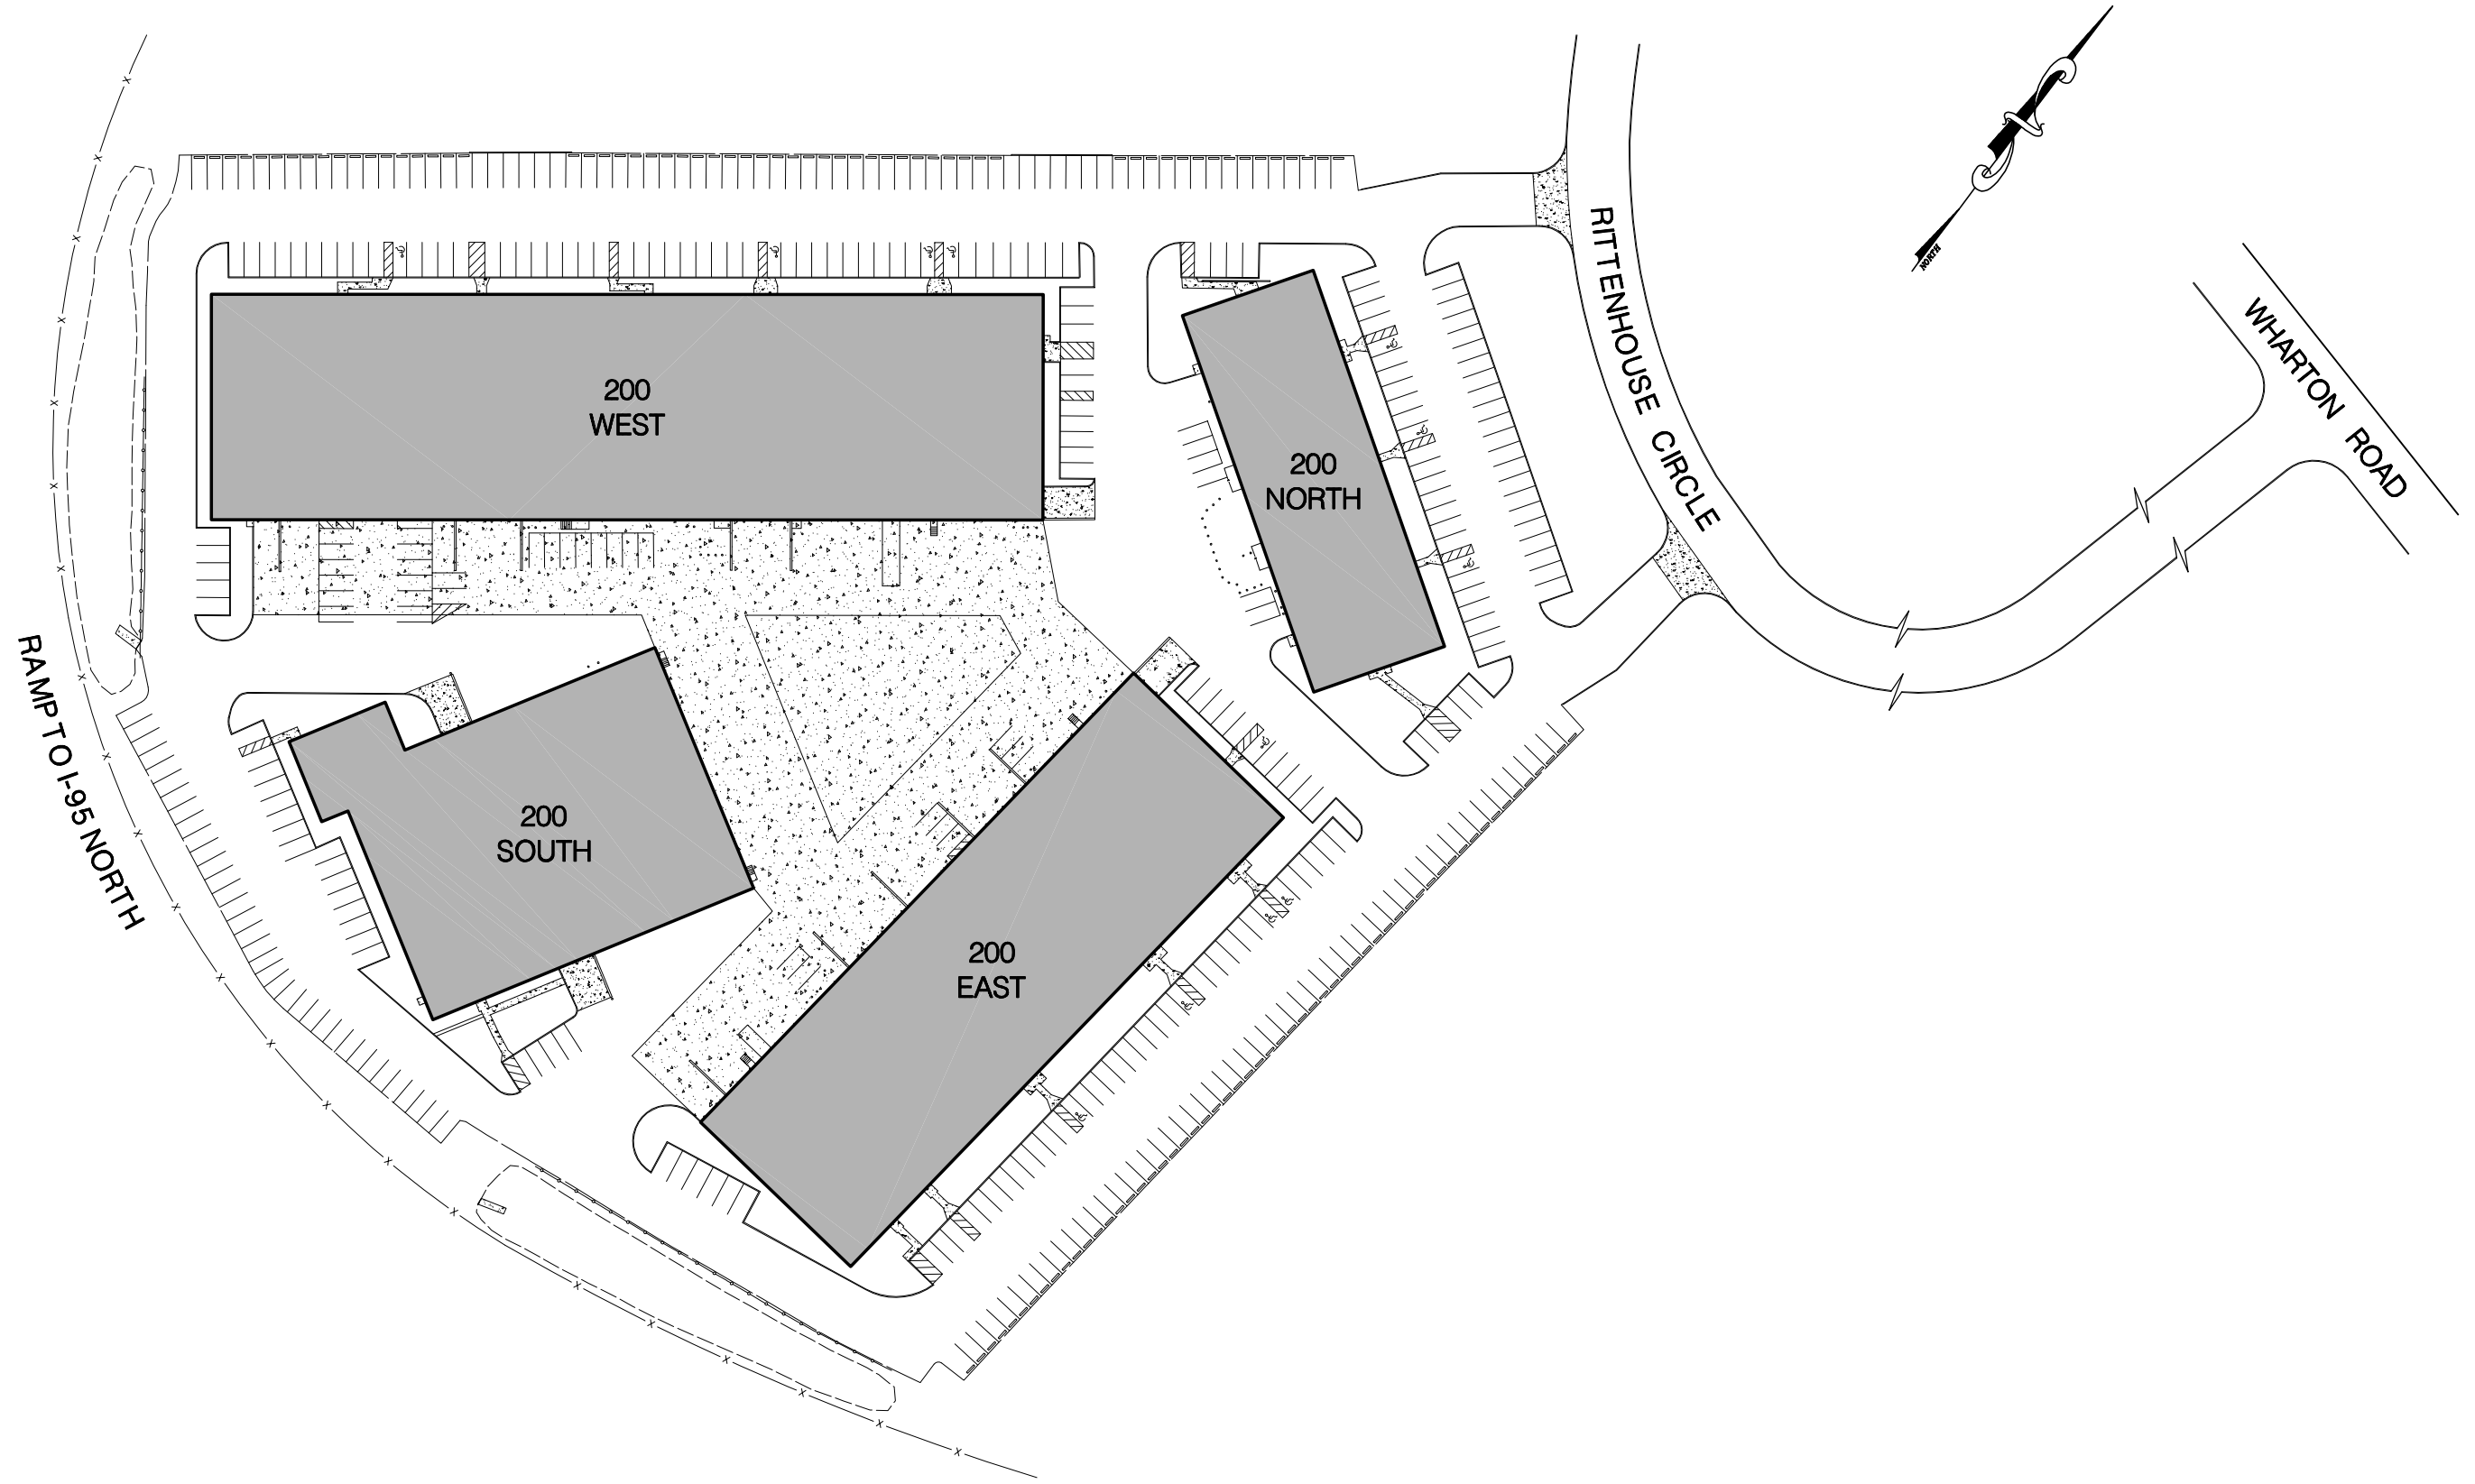

KEYSTONE INDUSTRIAL PARK

Bristol, Pennsylvania

One Underwood Court, P.O. Box 1605
Delran, New Jersey 08075-0117
(856) 764-2600 -- Fax: (856) 764-9240
E-mail: leasing@whitesellco.com
www.whitesellco.com

Whitesell Construction Co. Inc.

One Underwood Court
 Delran, New Jersey 08075
 (856) 764-2600

Issue/Revision

No.	Date	Description
	01/28/11	ISSUED
1	09/08/11	REVISED WITH ACTUAL SURVEY DATA

SCALE:
 1" = 100'

DATE:
 01/28/11

Drawn By:
 SCT

Job No.

DESCRIPTION: KEYSTONE INDUSTRIAL PARK
 RITTENHOUSE CIRCLE
 BRISTOL TOWNSHIP
 BUCKS COUNTY, PA

DWG. No.
MP-2