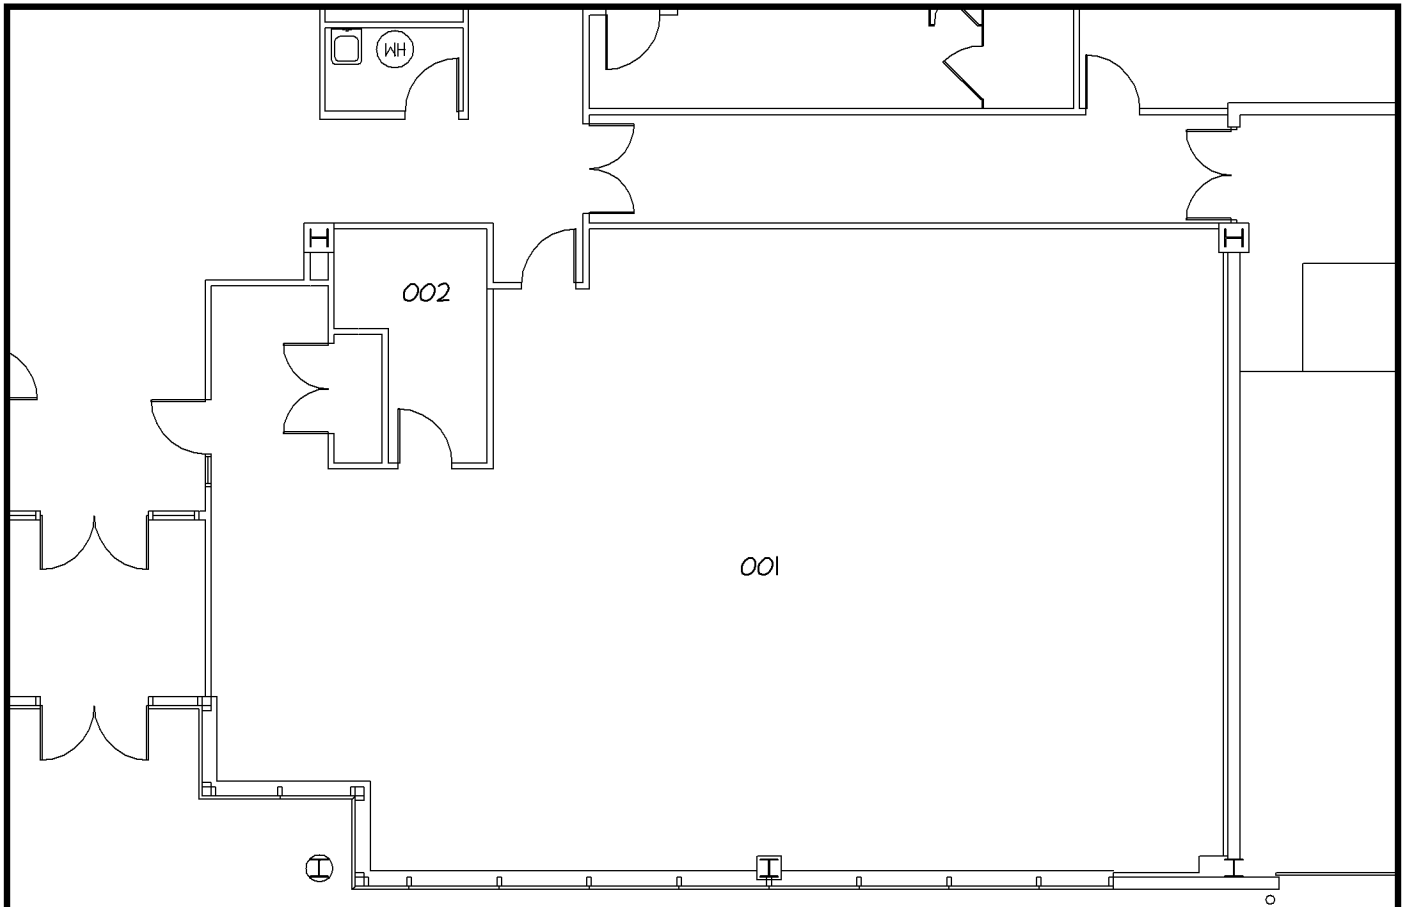

• 2,434 SQ. FT.

**APPROX. ROOM SIZES:**

- 001 - 57'-3" x 35'-9"
- 002 - 8'-6" x 13'-0"

**Whitesell Construction Co. Inc.**

One Underwood Court  
 Delran, New Jersey 08075  
 (856) 764-2600

UNIT No.

SUITE 45S

DATE:

04/06/11

SCALE:

3/32" = 1'-0"

**8000 MIDLANTIC DRIVE  
 LAUREL CORPORATE CENTER  
 MT. LAUREL, NEW JERSEY**

• 2,434 SQ. FT.

APPROX. ROOM SIZES:

- 001 - 57'-3" x 35'-9"
- 002 - 8'-6" x 13'-0"

**Whitesell Construction Co. Inc.**

One Underwood Court  
 Delran, New Jersey 08075  
 (856) 764-2600

UNIT No.

SUITE 45S

DATE:

04/06/11

SCALE:

3/32" = 1'-0"